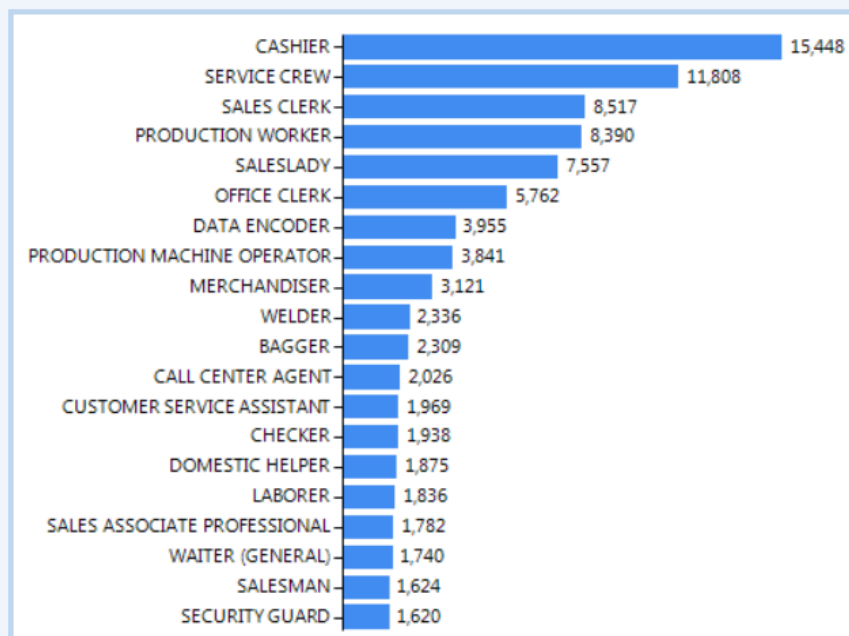

TOP 20 VACANCIES ON PHILJOBNET

(as of 19 April 2018, 11:40 AM; retrieved from <http://philjobnet.gov.ph/quick-stats>)

1	Call Center Agent (2,227)	11	Sales Clerk (364)
2	Retail Associate (1,077)	12	Household Attendant (347)*
3	Service Crew (751)	13	Retail/Wholesale Establishment Salesperson (340)
4	Staff Nurse (658)	14	Telephone Salesperson (310)
5	Retail Trade Salesman (586)	15	Public Health Nurse (297)*
6	Salesman (540)	16	Waiter (274)*
7	Cashier (493)	17	Bagger (263)*
8	Customer Service Assistant (459)	18	Food Services Helper (230)
9	Domestic Helper (369)	19	Manufacturing Laborer (217)*
10	Car Driver (365)*	20	Barista (201)*

*new active vacancy of the week

Note: Shelf life of active vacancies is thirty (30) days from the date of posting

Registered: **86,820**

Active: **19,539**

JOBSEEKERS

Accredited with
Job Post: **2,722**

EMPLOYERS

TOP 10 PHILJOBNET SITE USERS

(per city, 07 - 13 April 2018)

1	Quezon City	3,507 (26.28%)
2	Makati City	2,027 (15.19%)
3	Cebu City	1,528 (11.45%)
4	Davao City	1,095 (8.20%)
5	Manila	981 (7.35%)
6	Baguio	373 (2.79%)
7	Bacoor	329 (2.47%)
8	Pasig	238 (1.78%)
9	Paranaque	193 (1.45%)
10	Cagayan De Oro	187 (1.40%)

PESO EMPLOYMENT INFORMATION SYSTEM

TOP 20 OCCUPATIONS (BY WORK EXPERIENCE)

(as of 19 April 2018, 6:12 PM)

Through the **National Skills Registration Program (NSRP)**, the Public Employment Service Offices (PESOs) profile the available skills in every locality across the country. This hastens the provision of employment-facilitation services, i.e. labor market information, career guidance and employment coaching; livelihood and entrepreneurship assistance; and job referral and placement.