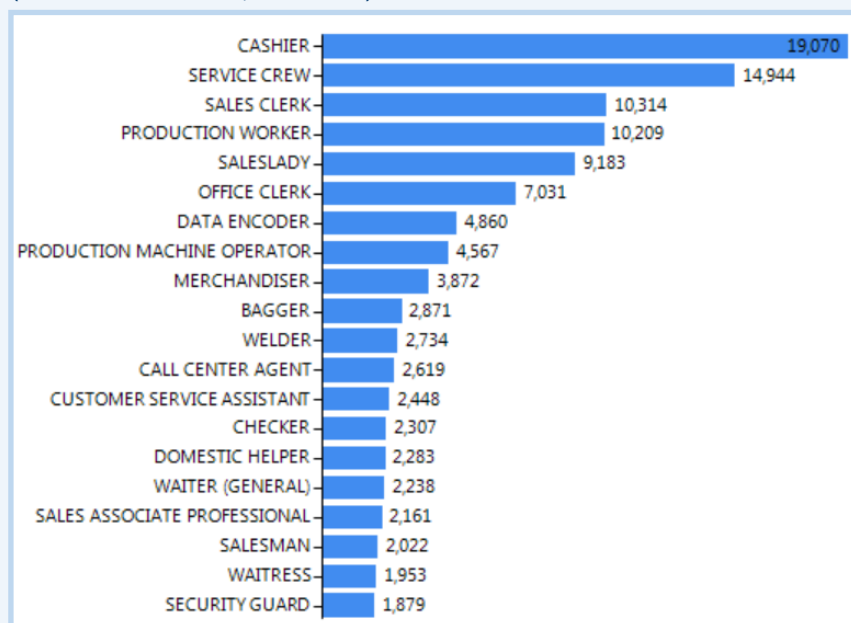

PESO EMPLOYMENT INFORMATION SYSTEM

TOP 20 OCCUPATIONS (BY WORK EXPERIENCE)

(as of 08 June 2018, 06:31 PM)

Through the **National Skills Registration Program (NSRP)**, the Public Employment Service Offices (PESOs) profile the available skills in every locality across the country. This hastens the provision of employment-facilitation services, i.e. labor market information, career guidance and employment coaching; livelihood and entrepreneurship assistance; and job referral and placement.

Visit PhilJobNet.gov.ph on Facebook, and www.philjobnet.gov.ph to see more!

Visit your nearest **PESO** to learn more!